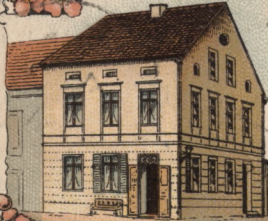

Handwritten text at the top of the page, including the word 'Tambour'.

ПРАШКА.

PRASZKA.

Handwritten text in the middle right section, including 'Kupfer...' and 'Luis Friede...'.

Handwritten text in the bottom right section, including 'Für den...' and 'Robert...'.

WBF
Opole

96486

Germany
ОТКРЫТОЕ ПИСЬМО

Friedrich Friede Speer

Kreuzburg a/

Ring