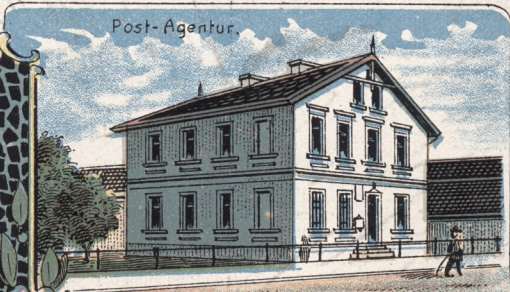

Kirche.

Post-Agentur.

GRUSS

Gasthaus.

aus Weitzo

WBP
Opole

9651A

Postkarte.

An

Freundin

Leonore et Friedrich
- Hermann Hoff.

Albert etc.

Schlesien
© Grottkau NOJICE

P.O.

Handwritten notes on the left side of the card, including 'Gang nach...' and other illegible cursive text.

Handwritten notes at the top of the card, including 'Freundin...' and other illegible cursive text.