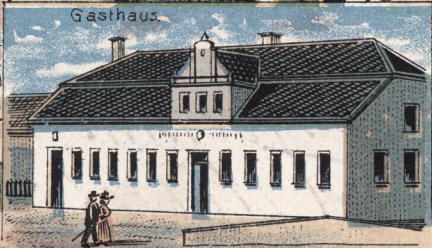

Kirche.

Post-Agentur.

GRUSS

Gasthaus.

aus Weitzo

WBP
Opole

9651A

Postkarte.

An

Freundin

Leonore et Friedrich
- Hermann Hoff.

Albert etc.

Schlesien
© Grottkau NOJICE

P.O.

Handwritten notes on the left side of the card, including 'Gang nach...' and other illegible cursive text.

Handwritten notes at the top of the card, including 'Freundin...' and other illegible cursive text.