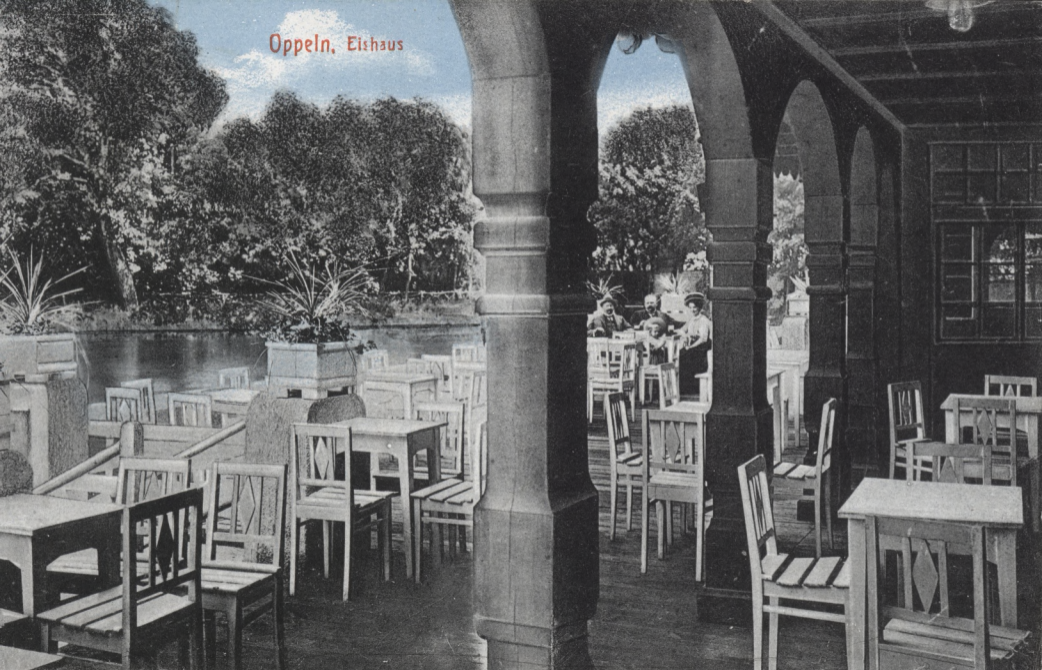

Oppeln, Eishaus